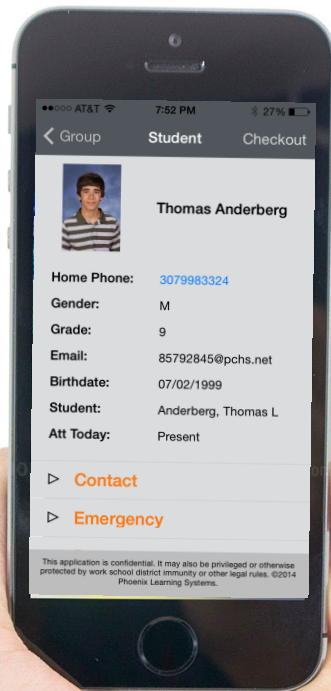

## System Requirements

OnTime Server

is available on:

Windows (12 or Greater)

Macintosh (OS 12 or Greater)

Texting works on Android or Apple iOS

## Do Attendance Better

- Seamless integration with PowerSchool®
- Puts the responsibility on the student to manage their own attendance.
- Allows parents to excuse unexcused absences from their mobile device.
- Presumes students are absent instead of present, requiring them to scan to park present.
- Use ID cards, electronic fob or phones to scan attendance